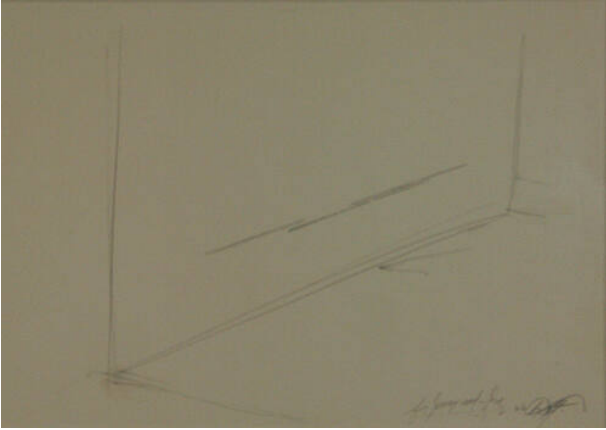

Basic Detail Report

Study for Installation at Rudolf Zimmer Gallery, Köln, Germany, 1966

Date

1966

Primary Maker

Dan Flavin

Medium

pencil drawing

Dimensions

Sight: 8 × 11 1/2 in. (20.3 × 29.2 cm) Framed: 12 × 15 1/2 × 1/2 in. (30.5 × 39.4 × 1.3 cm)