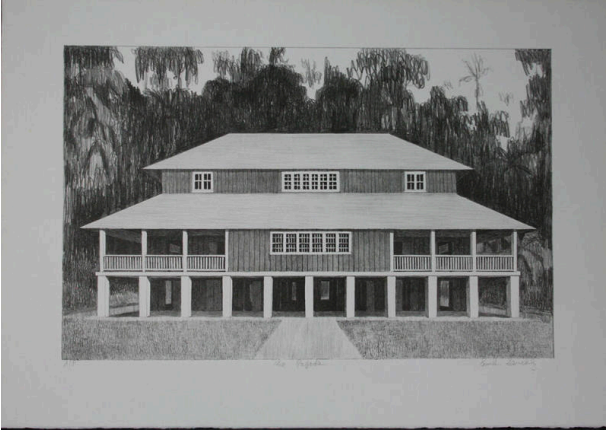

Basic Detail Report

The Pagoda

Date

1980

Primary Maker

Emilio Sánchez

Medium

lithograph

Dimensions

Sight: 15 × 23 1/2 in. (38.1 × 59.7 cm) Sheet: 20 3/4 × 29 1/2 in. (52.7 × 74.9 cm)