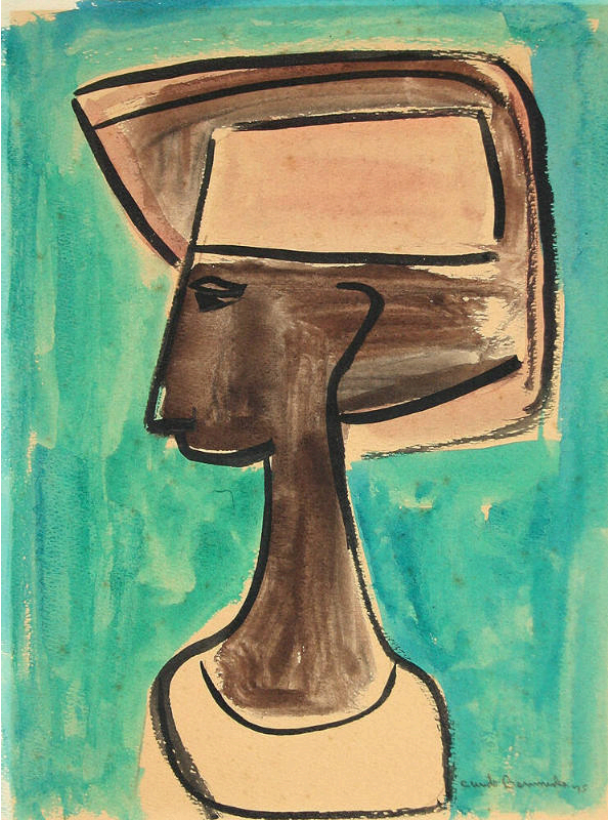

Basic Detail Report

Untitled

Date

1975

Primary Maker

Cundo Bermúdez

Medium

watercolor on paper

Dimensions

Sheet: 12 × 9 in. (30.5 × 22.9 cm)