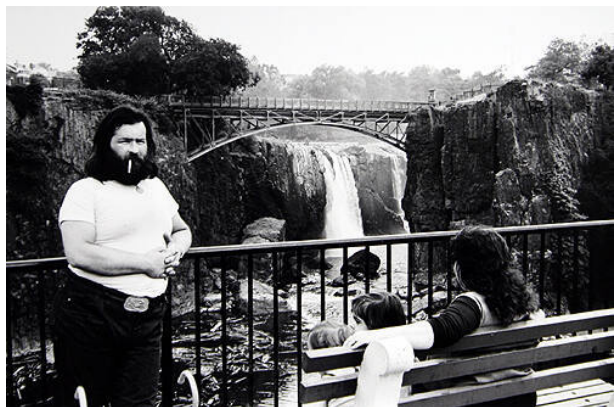

## Family in Front of Waterfall

**Date**

1981

**Primary Maker**

Frank Paulin

**Medium**

gelatin silver print