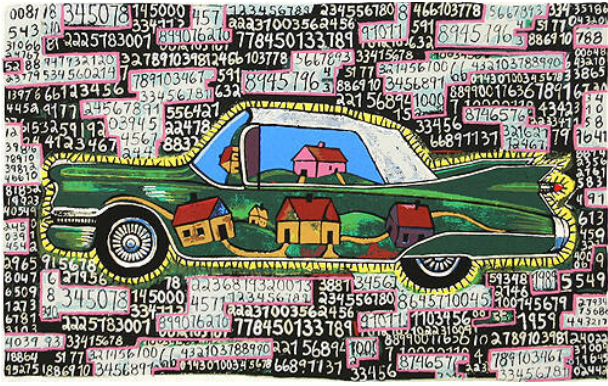

# Basic Detail Report

---

## Lotto: The American Dream

Date

1992

Primary Maker

Luis Cruz Azaceta

Medium

screen print

### Dimensions

Sight: 14 1/4 x 23 1/8 in. (36.2 x 58.7 cm) Sheet: 26 x 26 in. (66 x 66 cm)