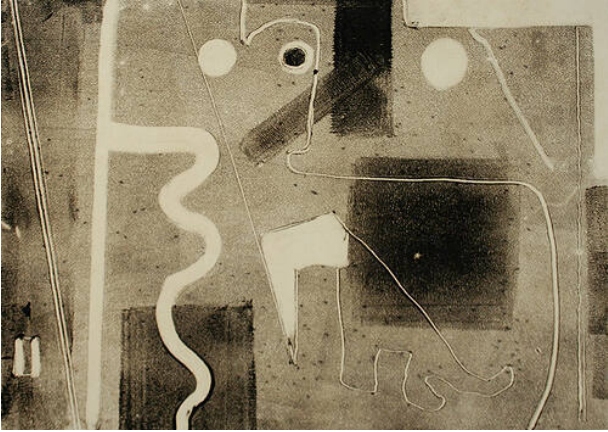

Basic Detail Report

Untitled

Date

1960s

Primary Maker

Guillermo Wiedemann

Medium

lithograph

Dimensions

Sight: 15 x 21 1/8 in. (38.1 x 53.7 cm) Sheet: 20 7/8 x 27 in. (53 x 68.6 cm)