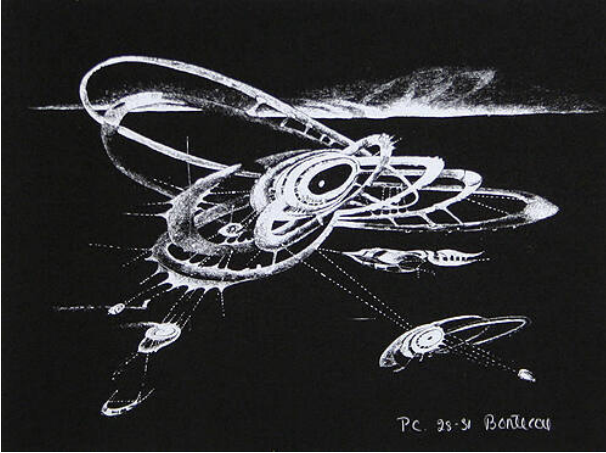

# Basic Detail Report

---

Sheet: 9 x 12 in. (22.9 x 30.5 cm)

## Untitled

**Date**

1973

**Primary Maker**

Lee Bontecou

**Medium**

screen print

**Dimensions**