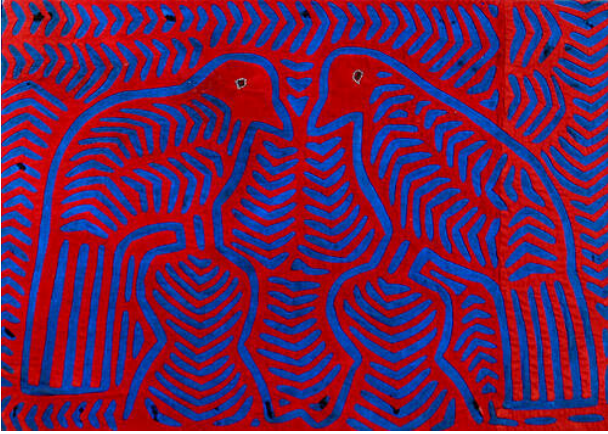

Basic Detail Report

Mola with two birds.

Dimensions

Overall: 14 1/2 x 20 in. (36.8 x 50.8 cm)

Mola

Date

not dated

Primary Maker

Guna people

Medium

cotton and dye

Description