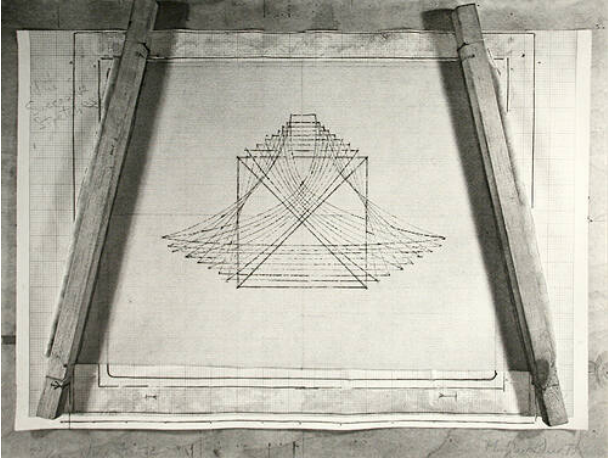

# Basic Detail Report

---

Sheet: 12 3/4 x 16 3/4 in. (32.4 x 42.5 cm)

## Nine Stretches

**Date**

1979

**Primary Maker**

Michael Kidner

**Medium**

etching

**Dimensions**