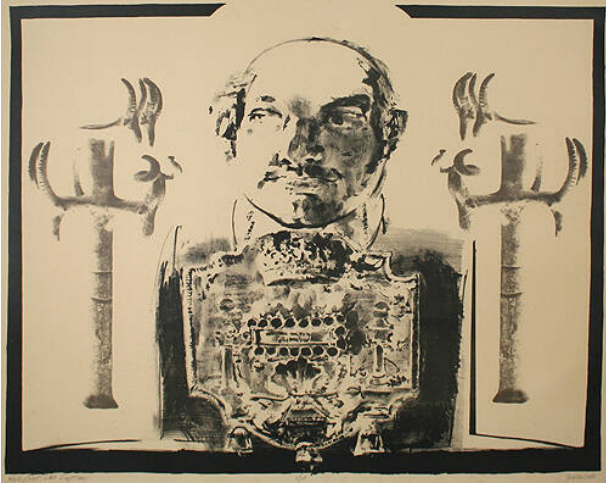

Basic Detail Report

(56.5 x 76.2 cm)

High Priest with Scepters

Date

1972

Primary Maker

Harvey Breverman

Medium

lithograph

Dimensions

Sight: 18 3/4 x 24 in. (47.6 x 61 cm) Sheet: 22 1/4 x 30 in.