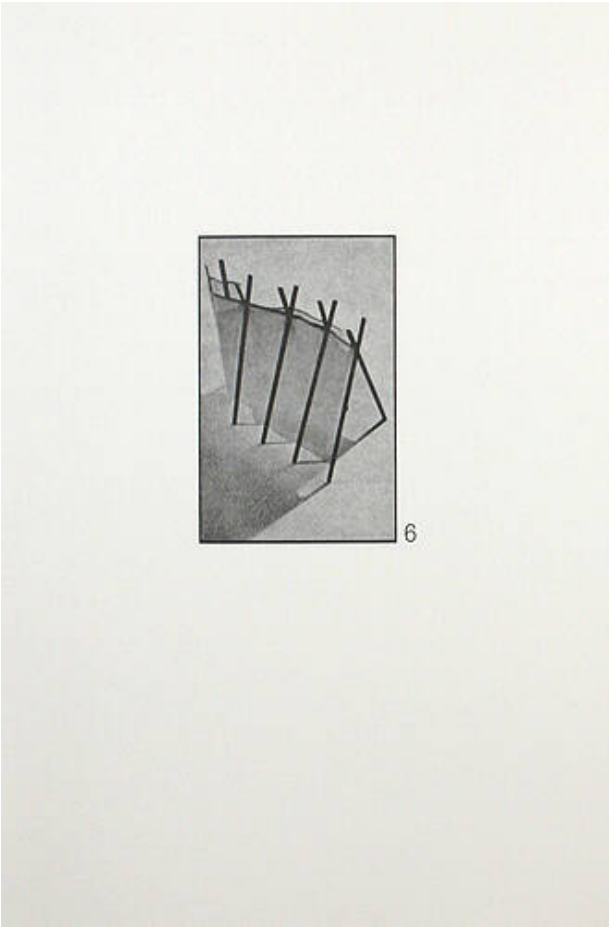

Basic Detail Report

Untitled

Date

1980

Primary Maker

Richard Wilson

Medium

lithograph

Dimensions

Sheet: 17 5/8 x 12 1/8 in. (44.8 x 30.8 cm)