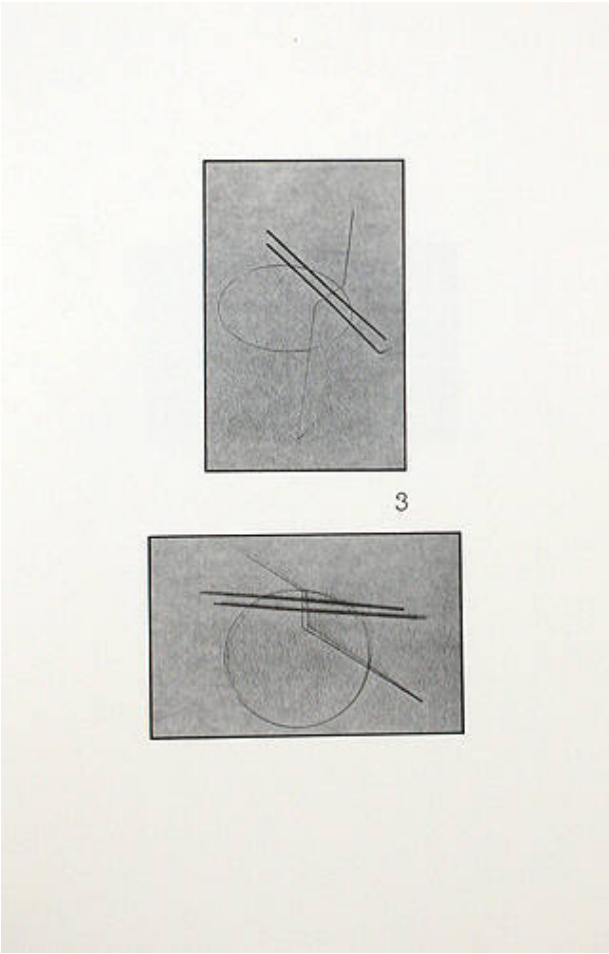

Basic Detail Report

Untitled

Date

1980

Primary Maker

Richard Wilson

Medium

lithograph

Dimensions

Sheet: 17 5/8 x 12 1/8 in. (44.8 x 30.8 cm)