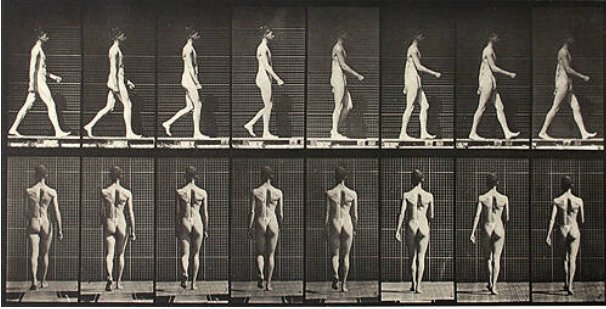

## Plate 9 (Male Walking)

Date

1887

Primary Maker

Eadweard Muybridge

**Medium**

collotype

**Dimensions**

Sight: 7 1/8 x 14 1/4 in. (18.1 x 36.2 cm) Sheet: 19 1/8 x 24 in. (48.6 x 61 cm) Mat: 22 x 28 in. (55.9 x 71.1 cm)