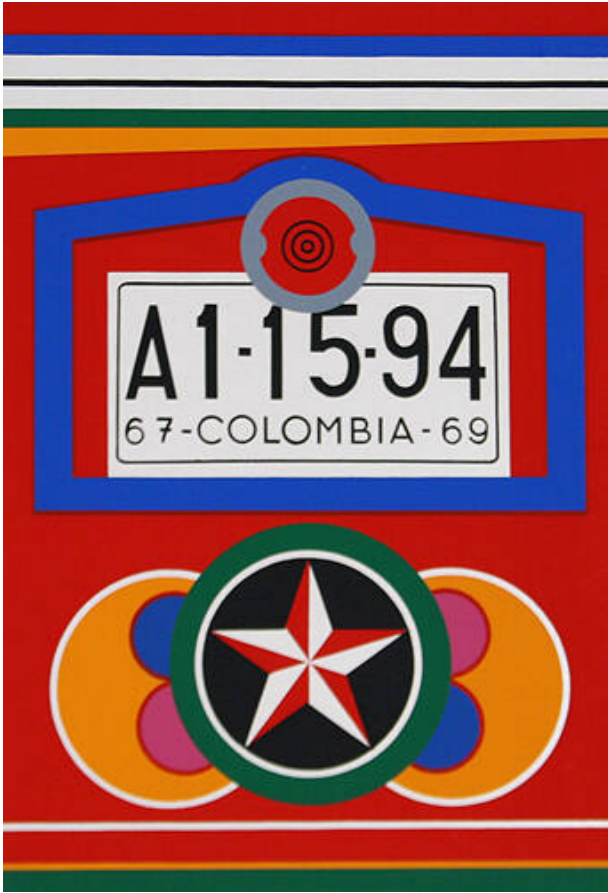

Basic Detail Report

Untitled

Date

ca. 1980

Primary Maker

Gabriel Sencial

Medium

screen print

Dimensions

Sight: 10 1/2 x 7 1/8 in. (26.7 x 18.1 cm) Sheet: 11 7/8 x 8 5/8 in. (30.2 x 21.9 cm)