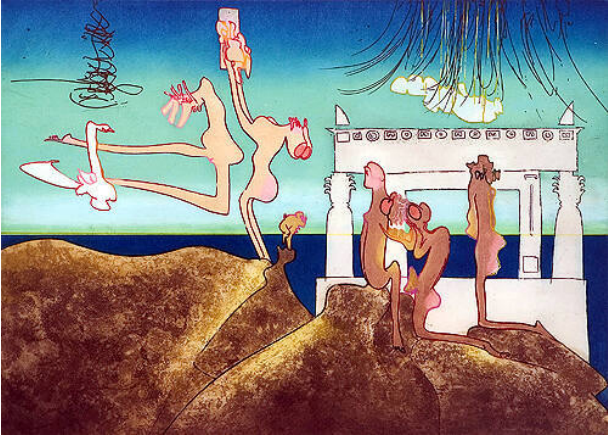

Basic Detail Report

L'arc obscure des heures

Date

1975

Primary Maker

Roberto Matta

Medium

embossed etching and aquatint

Dimensions

Sight: 23 1/8 x 30 7/8 in. (58.7 x 78.4 cm) Framed: 32 3/8 x 39 7/8 x 1 1/8 in. (82.2 x 101.3 x 2.9 cm)