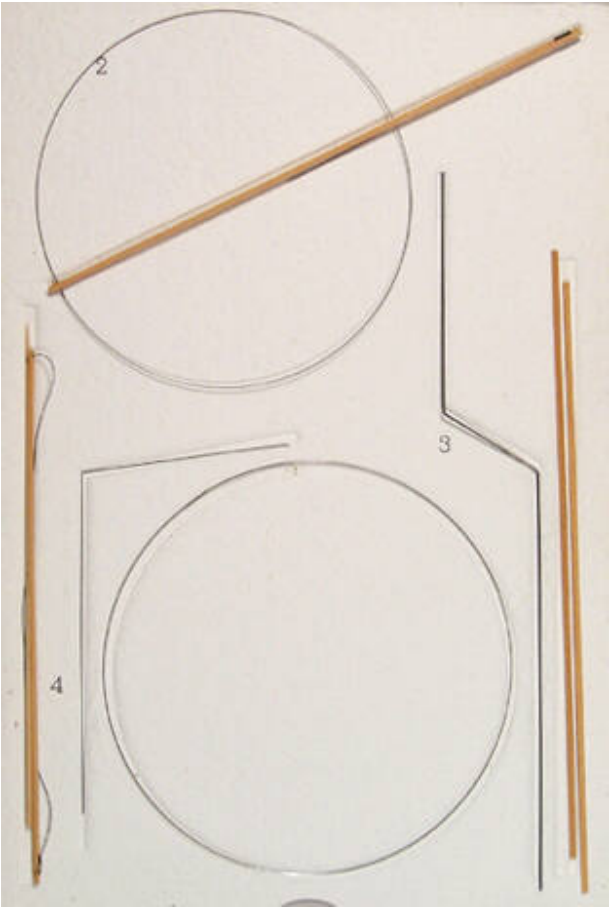

Basic Detail Report

Untitled

Date

1980

Primary Maker

Richard Wilson

Medium

wood, metal and thread

Dimensions

Sheet: 17 5/8 x 12 1/8 in. (44.8 x 30.8 cm)