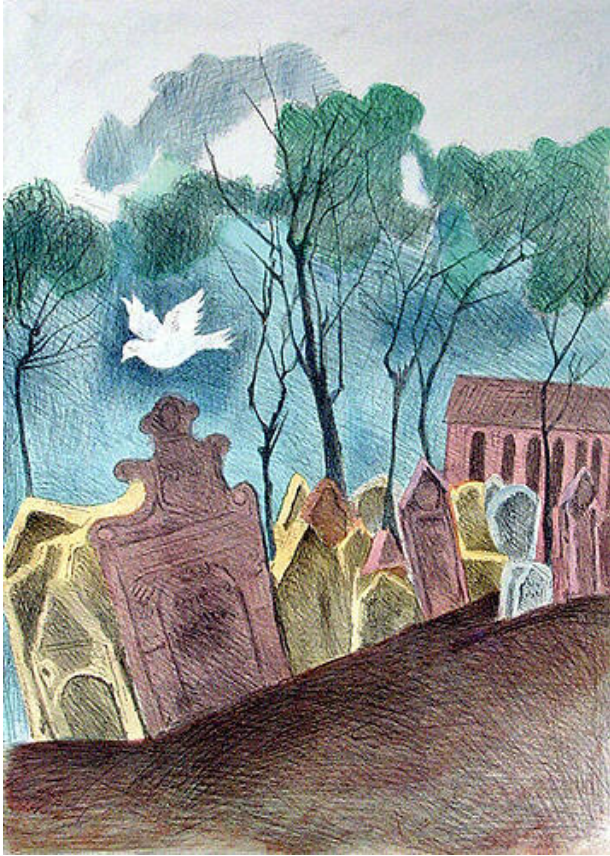

Basic Detail Report

"On the grave of Rabbi Ozer there burns an eternal light ... a white pigeon is often seen ... the spirit of Rabbi Ozer..."

Date

1970

Primary Maker

Raphael Soyer

Medium

lithograph

Dimensions

Sight: 22 1/4 x 16 1/2 in. (56.5 x 41.9 cm) Sheet: 25 3/4 x 19 in. (65.4 x 48.3 cm)