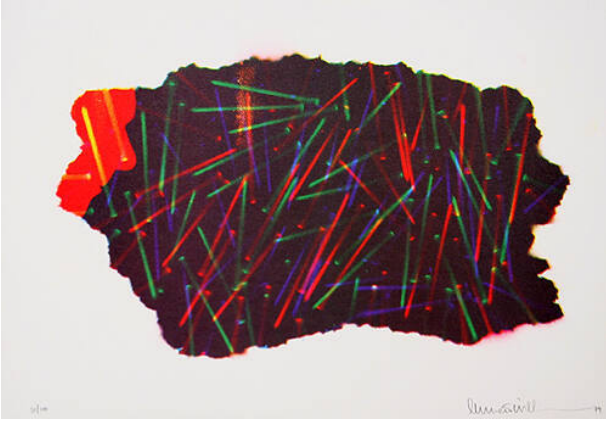

## Untitled

**Date**

1979

**Primary Maker**

Emmett Williams

**Medium**

lithograph

## Dimensions

Sheet: 13 3/4 x 19 7/8 in. (34.9 x 50.5 cm)