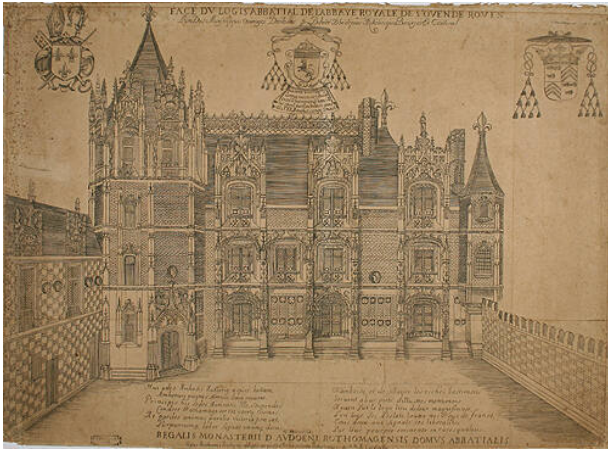

Basic Detail Report

Face du logis abbatial de l'Abbaye Royale de St. Ouen de Rouen

Date

1662

Primary Maker

Jean Toutain

Medium

engraving

Dimensions

Sheet: 16 1/2 x 22 5/8 in. (41.9 x 57.5 cm)