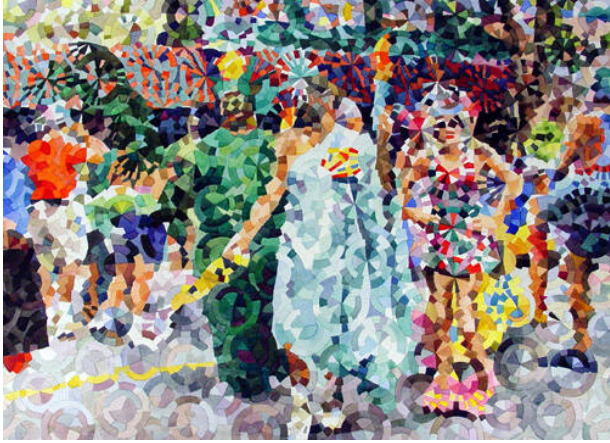

Basic Detail Report

Bizarre Costumes, The King Mango Strut

Date

1995

Primary Maker

Charles M. Bernstein

Medium

watercolor on paper

Dimensions

Sight: 19 1/2 x 28 in. (49.5 x 71.1 cm) Sheet: 22 x 30 in. (55.9 x 76.2 cm) Framed: 25 1/4 x 33 1/4 x 3/4 in. (64.1 x 84.5 x 1.9 cm)