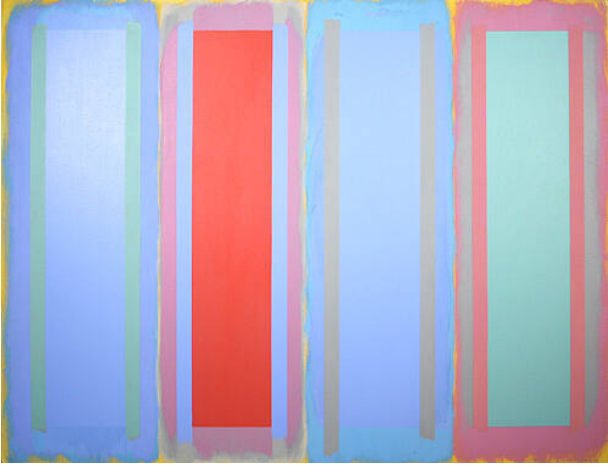

Basic Detail Report

Red Zone

Date

1996

Primary Maker

Douglas Dean Ohlson

Medium

acrylic on canvas

Dimensions

Overall (Stretched): 64 1/8 × 84 × 2 in. (162.9 × 213.4 × 5.1 cm)