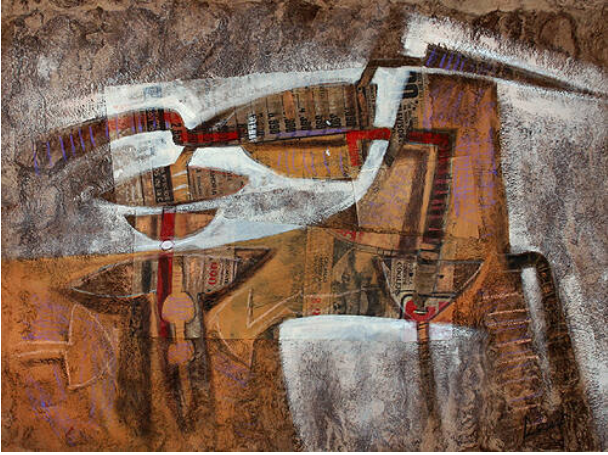

Basic Detail Report

Sheet: 15 5/8 x 20 3/4 in. (39.7 x 52.7 cm)

Composition #3

Date

ca. 1990

Primary Maker

Alberto Donat

Medium

acrylic, pastel, crayon and collage on bark cloth

Dimensions