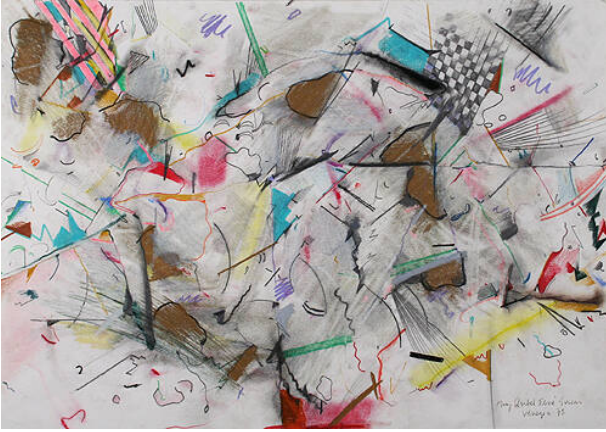

Basic Detail Report

Sheet: 13 3/4 x 19 5/8 in. (34.9 x 49.8 cm)

Venezia

Date

not dated

Primary Maker

Mary Isabel Ferre-Succar

Medium

pencil, pastel, crayon and ink on paper

Dimensions