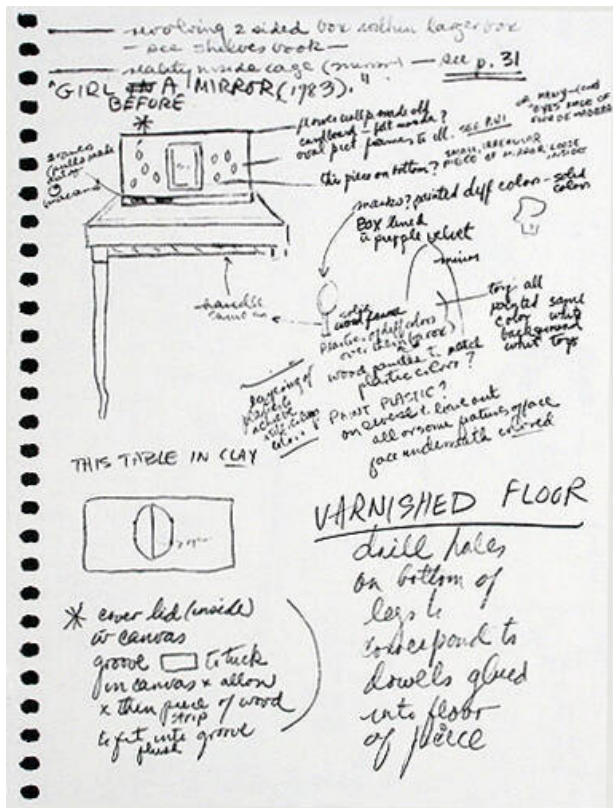

## Girl Before a Mirror

Date

1983

Primary Maker

Maria Brito

Medium

lithograph

Dimensions

Sight: 6 x 7 7/8 in. (15.2 x 20 cm)