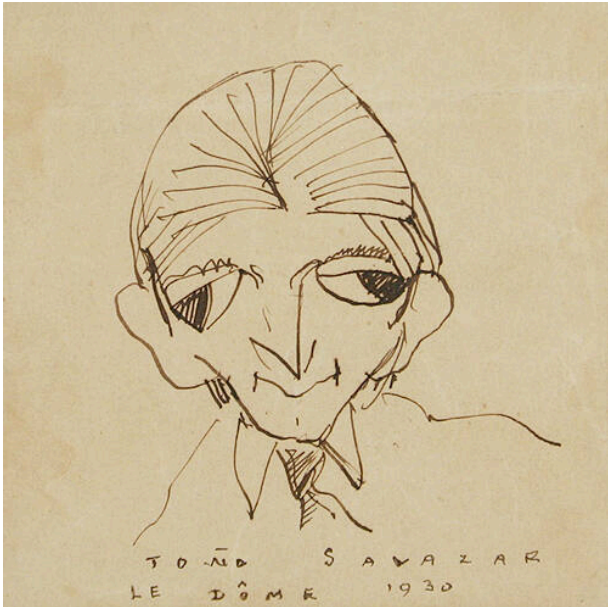

## Le Dome

**Date**

1930

**Primary Maker**

Toño Salazar

**Medium**

ink on paper

**Dimensions**

Sheet: 4 1/2 x 4 5/8 in. (11.4 x 11.7 cm) Overall: 6 x 6 1/4 in. (15.2 x 15.9 cm)