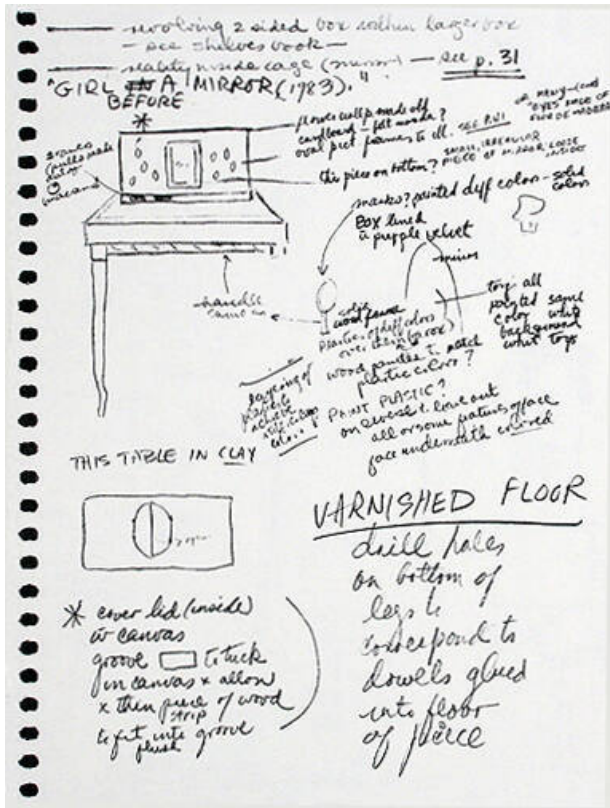

## Girl Before a Mirror

Date

1983

Primary Maker

Maria Brito

Medium

lithograph

Dimensions

Sight: 6 x 7 7/8 in. (15.2 x 20 cm)