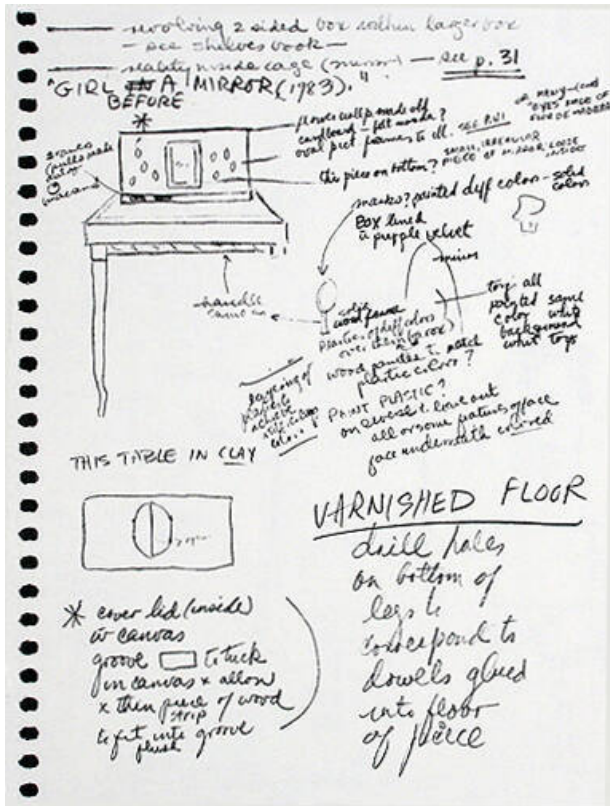

Basic Detail Report

Girl Before a Mirror

Date

1983

Primary Maker

Maria Brito

Medium

lithograph

Dimensions

Sight: 6 x 7 7/8 in. (15.2 x 20 cm)