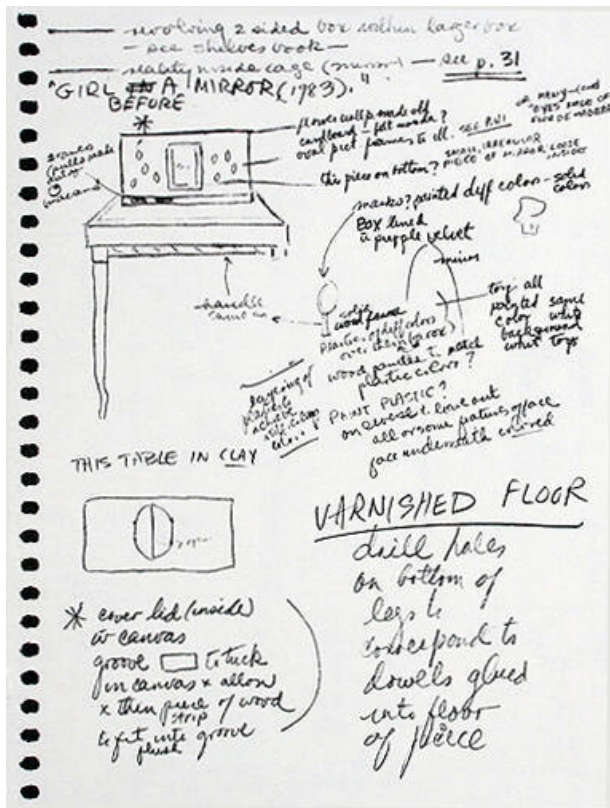

Basic Detail Report

Girl Before a Mirror

Date

1983

Primary Maker

Maria Brito

Medium

lithograph

Dimensions

Sight: 6 x 7 7/8 in. (15.2 x 20 cm)