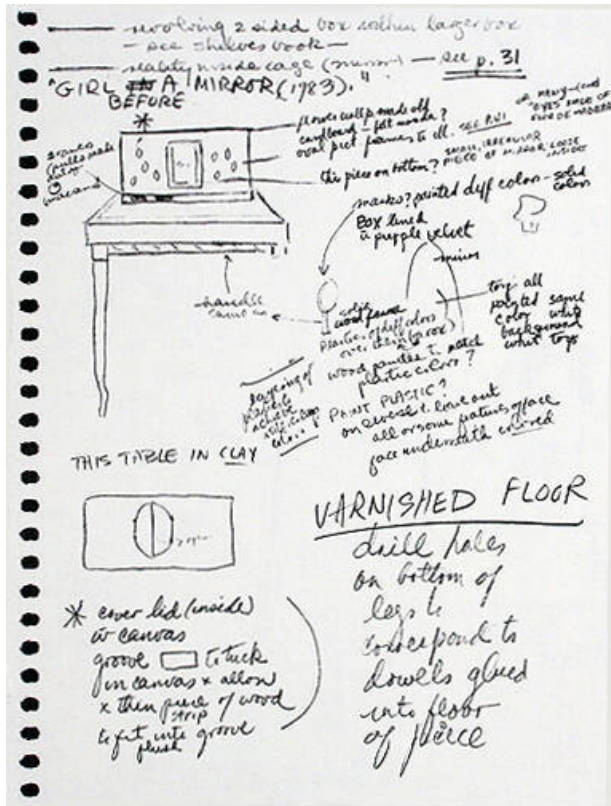

Basic Detail Report

Girl Before a Mirror

Date

1983

Primary Maker

Maria Brito

Medium

lithograph

Dimensions

Sight: 6 x 7 7/8 in. (15.2 x 20 cm)