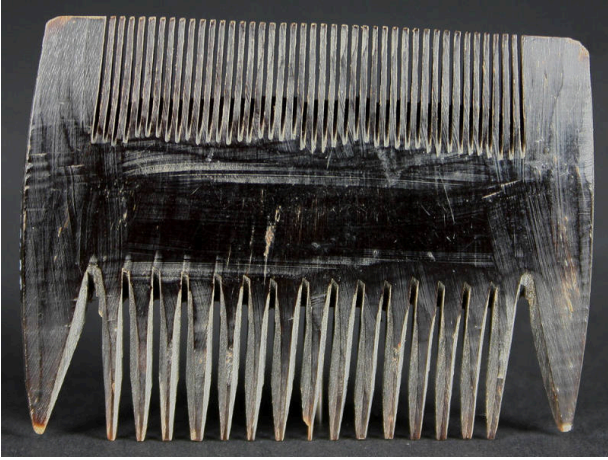

Basic Detail Report

Overall: 2 x 2 3/4 x 1/4 in. (5.1 x 7 x 0.6 cm)

Comb

Date

ca. 1950

Primary Maker

Artist Unknown

Medium