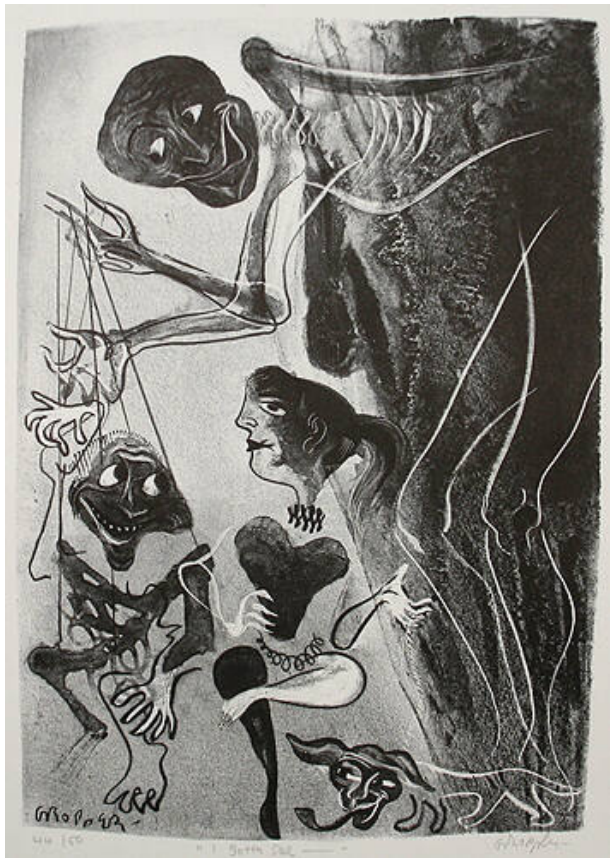

Basic Detail Report

I Gotta Gal

Date

1953-1957

Primary Maker

William Gropper

Medium

lithograph

Dimensions

Sheet: 16 1/4 x 12 3/4 in. (41.3 x 32.4 cm)