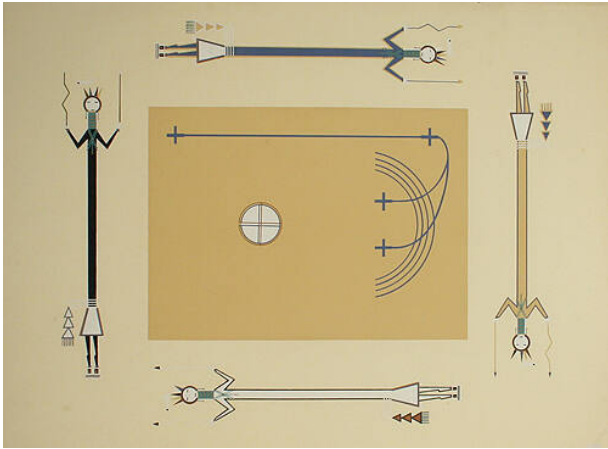

# Basic Detail Report

---

Sheet: 17 3/4 x 23 3/4 in. (45.1 x 60.3 cm)

## Big Wind Painting, Plate XVIII

**Date**

1943

**Primary Maker**

Maud Oakes

**Medium**

pochoir print

**Dimensions**