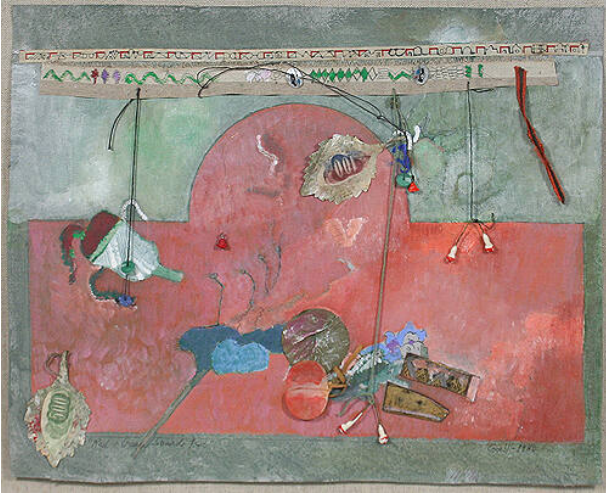

# Basic Detail Report

---

x 1 1/2 in. (45.7 x 52.1 x 3.8 cm)

## Red and Green Sounds Fine

**Date**

1989

**Primary Maker**

Abby Goell

**Medium**

mixed media on canvas

**Dimensions**

Sight: 13 x 16 1/4 in. (33 x 41.3 cm) Framed: 18 x 20 1/2