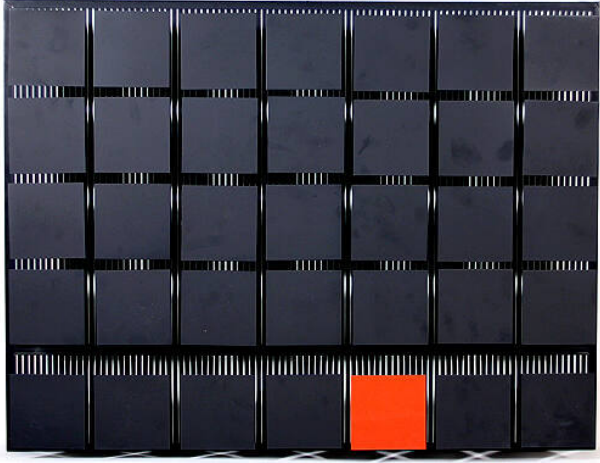

## Homenaje al humano (Homage to the Human Being)

**Date**

1976

**Primary Maker**

Jesús Rafael Soto

**Medium**

metal and paint

### Dimensions

Overall: 19 3/4 x 26 x 5 in. (50.2 x 66 x 12.7 cm)