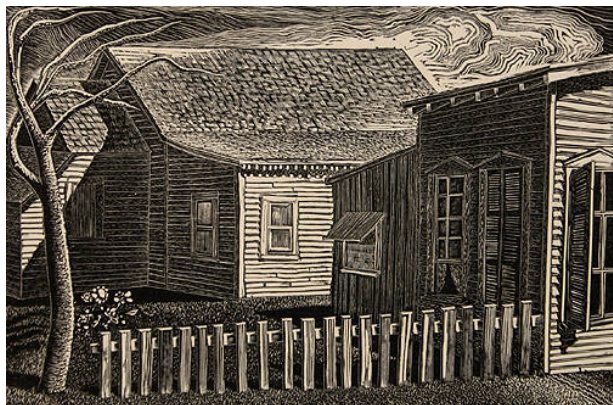

Basic Detail Report

Untitled

Date

1958

Primary Maker

Richard Merrick

Medium

woodcut

Dimensions

Sight: 4 3/8 x 6 1/2 in. (11.1 x 16.5 cm) Sheet: 6 1/8 x 8 1/8 in. (15.6 x 20.6 cm)