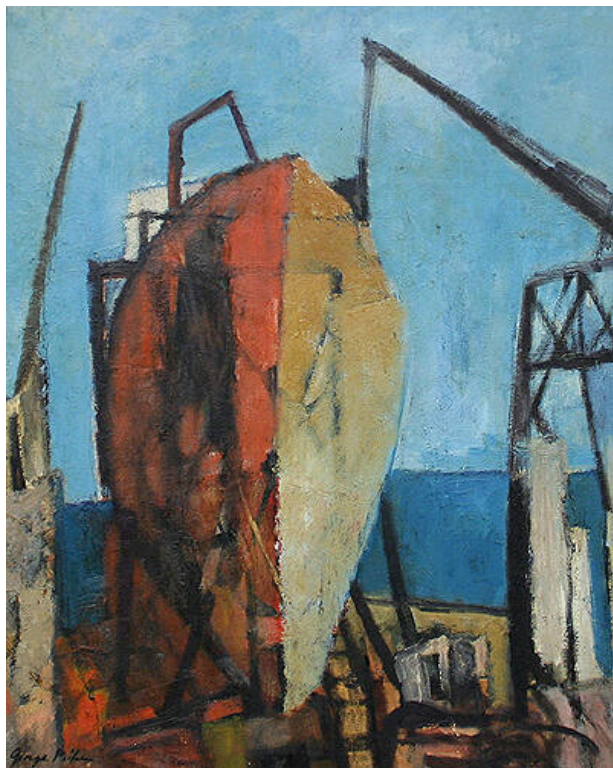

## Atlantic

**Date**

1950

**Primary Maker**

George Picken

**Medium**

oil on canvas

**Dimensions**

Sight: 29 1/2 x 23 1/2 in. (74.9 x 59.7 cm) Framed: 37 3/4 x 31 3/4 x 2 1/4 in. (95.9 x 80.6 x 5.7 cm)