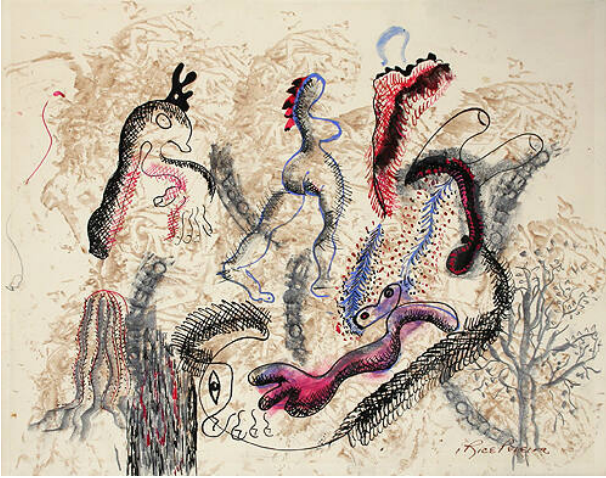

Basic Detail Report

Untitled

Date

not dated

Primary Maker

Irene Rice Pereira

Medium

ink, pencil and watercolor on paper

Dimensions

Sheet: 10 7/8 x 13 7/8 in. (27.6 x 35.2 cm)