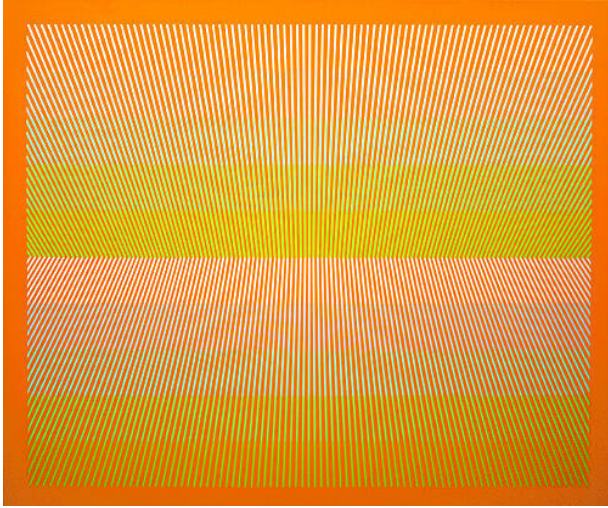

Basic Detail Report

x 73 3/8 x 1 1/2 in. (155.9 x 186.4 x 3.8 cm)

Cadmium Orange Incline

Date

1977

Primary Maker

Richard Joseph Anuszkiewicz

Medium

acrylic on canvas

Dimensions

Sight: 60 1/4 x 72 1/4 in. (153 x 183.5 cm) Framed: 61 3/8