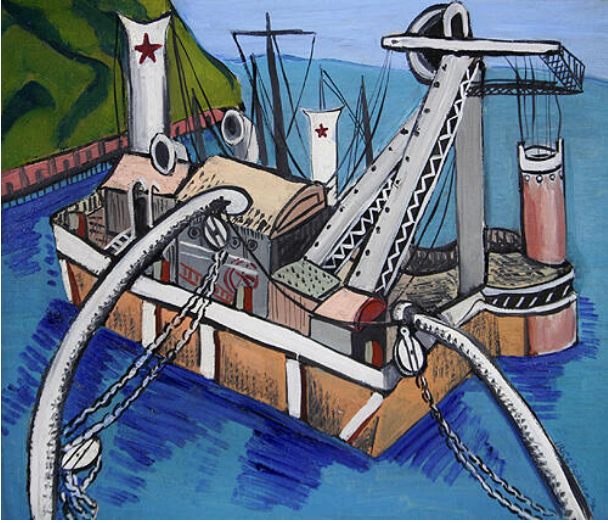

Basic Detail Report

Dredge

Date

1932

Primary Maker

Irene Rice Pereira

Medium

oil on canvas

Dimensions

Sight: 16 3/8 x 19 3/8 in. (41.6 x 49.2 cm) Framed: 22 x 25 x 1 3/4 in. (55.9 x 63.5 x 4.4 cm)