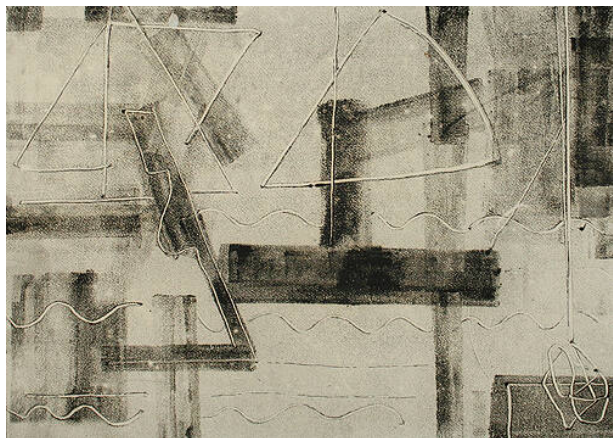

Basic Detail Report

Untitled

Date

1959

Primary Maker

Guillermo Wiedemann

Medium

lithograph

Dimensions

Sight: 15 1/8 x 21 in. (38.4 x 53.3 cm) Sheet: 22 x 30 3/8 in. (55.9 x 77.2 cm)