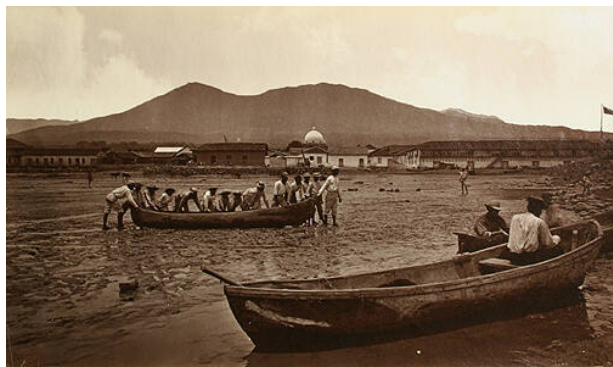

Basic Detail Report

Rio Mazatenango, Guatemala

Date

1875

Primary Maker

Eadweard Muybridge

Medium

albumen print

Dimensions

Sheet: 5 3/8 x 9 1/8 in. (13.7 x 23.2 cm)