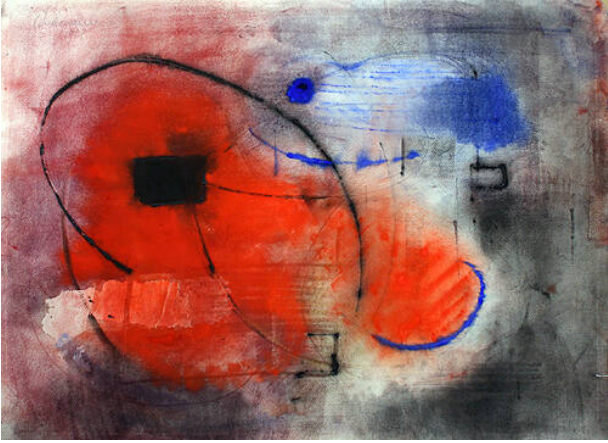

Basic Detail Report

Sheet: 22 3/8 x 30 3/4 in. (56.8 x 78.1 cm)

Untitled

Date

1961

Primary Maker

Guillermo Wiedemann

Medium

watercolor on paper

Dimensions