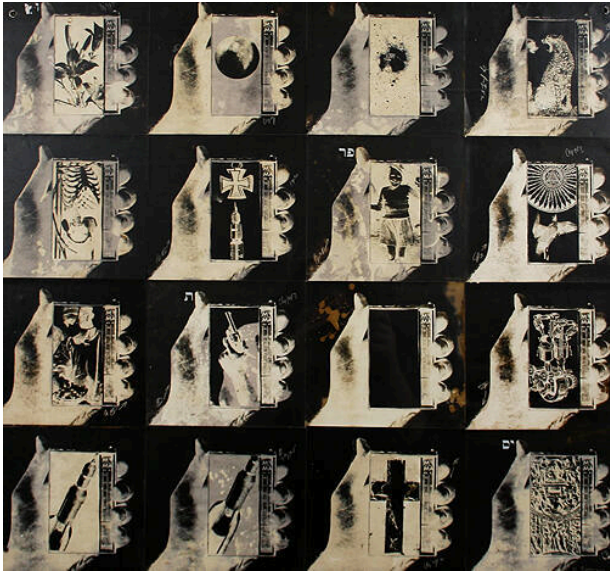

Basic Detail Report

Untitled

Date

1960s

Primary Maker

Wallace Berman

Medium

16 image verifax (wet-process photocopy) collage on board

Dimensions

Sight: 23 1/2 x 25 3/4 in. (59.7 x 65.4 cm) Framed: 24 7/8 x 27 1/8 x 1 5/8 in. (63.2 x 68.9 x 4.1 cm)