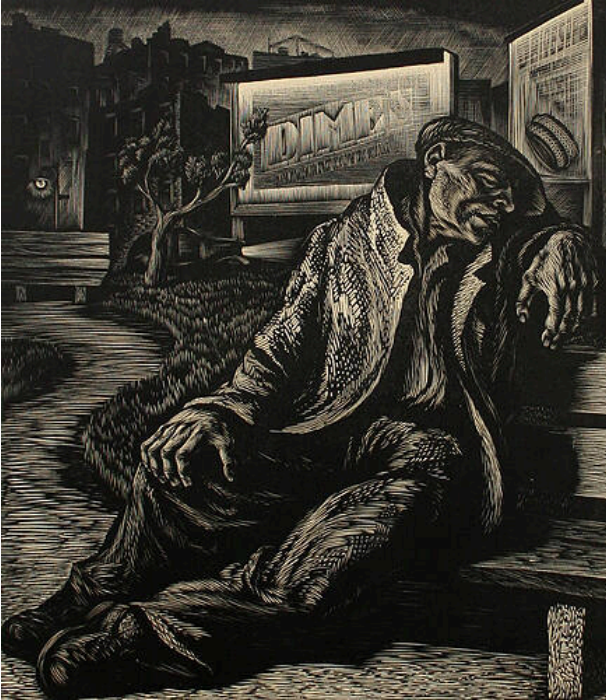

Basic Detail Report

Nocturne

Date

not dated

Primary Maker

Leo Friedlander

Medium

woodcut

Dimensions

Sight: 12 1/8 x 10 3/8 in. (30.8 x 26.4 cm) Sheet: 17 x 13 1/4 in. (43.2 x 33.7 cm)