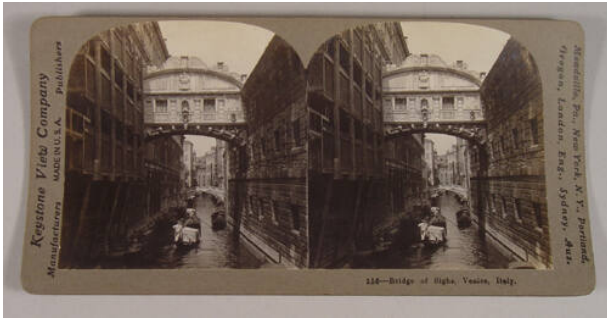

Basic Detail Report

Bridge of Sighs, Venice, Italy

Date

1913

Primary Maker

Keystone View Company

Medium

stereograph

Dimensions

Overall: 3 1/2 x 7 in. (8.9 x 17.8 cm)