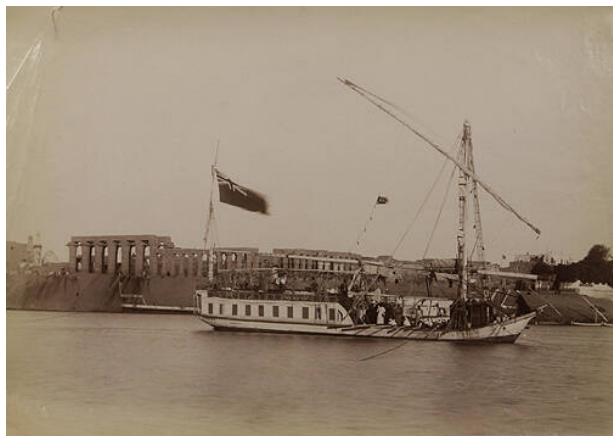

Basic Detail Report

Dahabieh que monte le Nil (Sailing House Boat on the Nile at Luxor)

Date

ca. 1875

Primary Maker

Antonio Beato

Medium

albumen print