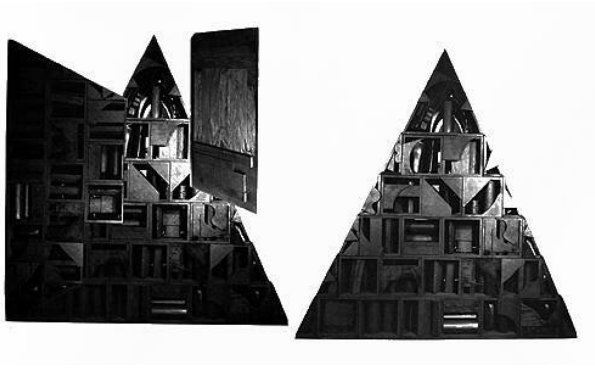

Basic Detail Report

Black Mrs. Behemoth, Plate VI

Date

1966

Primary Maker

Louise Nevelson

Medium

screen print

Dimensions

Sight: 23 x 35 in. (58.4 x 88.9 cm)